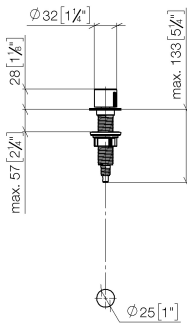

Strainer waste with control handle - Chrome

ELIO

10 712 970

- control for single basin
- including adapter for Bowden cable

Fits ELIO, ENO, MEM, META SQUARE, SYNC and TARA ULTRA

Fits: ELIO, MEM, ENO, SYNC, TARA ULTRA, META SQUARE

	Chrome	10 712 970-00
	Brushed Platinum	10 712 970-06
	Platinum	10 712 970-08
	Durabress (23kt Gold)	10 712 970-09
	Dark Chrome	10 712 970-19
	Brushed Durabress (23kt Gold)	10 712 970-28
	Matte Black	10 712 970-33
	Brushed Champagne (22kt Gold)	10 712 970-46
	Champagne (22kt Gold)	10 712 970-47
	Brushed Chrome	10 712 970-93
	Brushed Dark Platinum	10 712 970-99

10 712 970

mm [inches]

10 712 970

Parts for other finishes can be found here: Brushed Platinum

Spare parts list

No.	Item Number	Name	Quantity used	Delivery time
1	09 20 97 030-00	handle	1	10
2	90 12 12 002 00 90	fixing cap	1	2
3	09 27 87 011-00	rosette	1	10
4	09 14 10 042 90	seal	1	2
5	09 29 06 087-00	spindle	1	10
6	04 30 01 029 00 90	adaptor	1	2
7	09 24 03 175 90	adaptor	1	2
8	09 11 10 073-07	connection	1	30
9	09 11 10 074-07	connection	1	30
10	09 11 10 079-07	connection	1	30
11	09 30 11 087 90	disc	1	2
12	09 23 30 024-07	nut	1	30